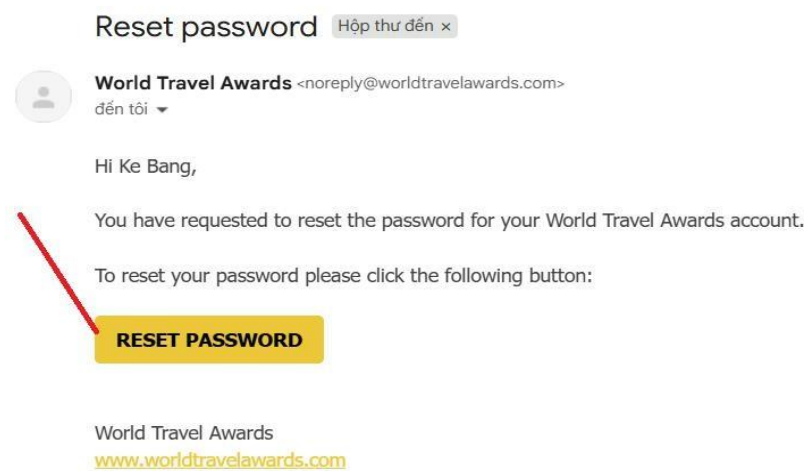

B2. Điền Email đã đăng ký, chọn **Submit** (Hình 8)

Hình 8

B3. Truy cập vào tài khoản email và chọn **Reset password** (Hình 9)

Hình 9

B4. Tiến hành nhập mật khẩu mới, nhập xác nhận mật khẩu và chọn **Submit** (Hình 10)

Hình 10

B5. Sau khi xác nhận đổi mật khẩu thành công (Hình 11) vào lại công bình chọn của Giải thưởng, bấm **Vote** điền **email**, nhập mật khẩu mới và bấm **Submit**