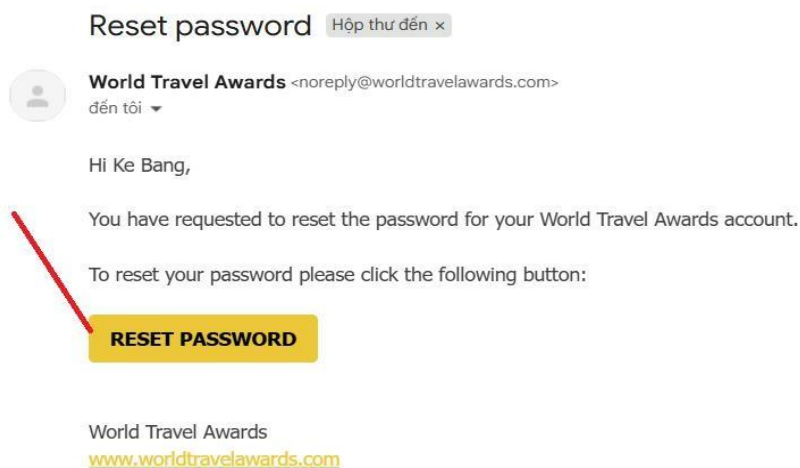

B2. Điền Email đã đăng ký, chọn **Submit** (Hình 8)

Hình 8

B3. Truy cập vào tài khoản email và chọn **Reset password** (Hình 9)

Hình 9

B4. Tiến hành nhập mật khẩu mới, nhập xác nhận mật khẩu và chọn **Submit** (Hình 10)

Hình 10

B5. Sau khi xác nhận đổi mật khẩu thành công (Hình 11) vào lại cổng